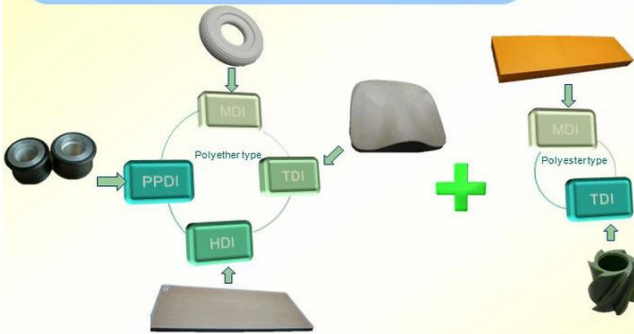

Quality Management

Material Research and Develop

I. Quality Management

- ◆ Through the continuous push, maintenance and periodic review for the quality management system of ISO9001, ISO/TS 16949, to ensure the system works sufficiently, appropriately and effectively.
- ◆ Five core tools of ISO/TS 16949 : APQP, FMEA, MSA, SPC and PPAP. The effective use of these five core tools can make our quality control and overall management level improved greatly, finally to meet the requirements of customer.

II. Material Research and Develop

- ◆ Under a professional PU material R&D team, the products that has been put into production include MDI, TDI, HDI and PPDI etc polyether and polyester system formula, which covering all PU systems formula.