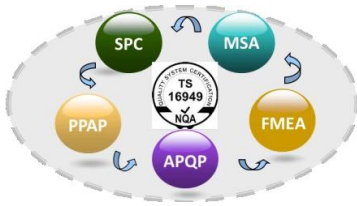

丰田生产方式TPS

目标：高质量，低成本，短周期

JIT准时化 ☐ 节拍 ☐ 连续流 ☐ 拉动信息 ✓ 员工 ✓ 库存 ✓ 信息 ✓ 设备 ✓ 空间 * 7种浪费	☐ 团队合作 ☐ 人机工程 ☐ 生产安全 ☐ 环境安全 精益思想与文化	自働化 ☐ 防错 ☐ 内建质量 ☐ 工艺能力 ✓ 人机分离 ✓ 设备可靠性 ✓ 管理异常 ✓ 最大限度减少变数 ✓ 停线 ✓ 5个为什么

均衡生产
标准作业
持续改善

稳定 (5S/TPM/看板管理/目视化管理)

4

- PU
- •
- PU