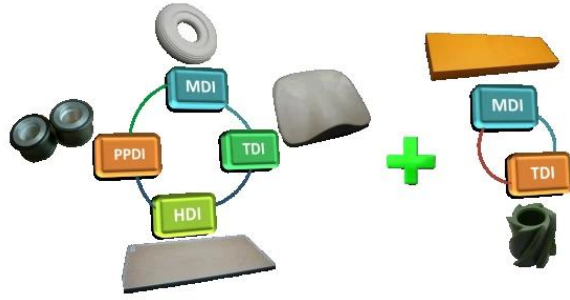

丰田生产方式TPS

目标：高质量，低成本，短周期

JIT准时化 ☐ 节拍 ☐ 连续流 ☐ 拉动信息 ✓ 员工 ✓ 库存 ✓ 信息 ✓ 设备 ✓ 空间 * 7种浪费	☐ 团队合作 ☐ 人机工程 ☐ 生产安全 ☐ 环境安全 精益思想与文化	自働化 ☐ 防错 ☐ 内建质量 ☐ 工艺能力 ✓ 人机分离 ✓ 设备可靠性 ✓ 管理异常 ✓ 最大限度减少变数 ✓ 停线 ✓ 5个为什么

均衡生产
标准作业
持续改善

稳定 (5S/TPM/看板管理/目视化管理)