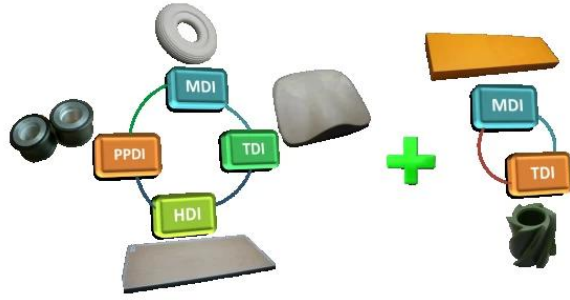

Finehope

REACH
SVHC **RoHS** SGS

Details of springback

Details of zipper

Side

REACH
SVHC  **RoHS** SGS

• PU Foaming Equipment
PU(聚氨酯)发泡设备

丰田生产方式TPS