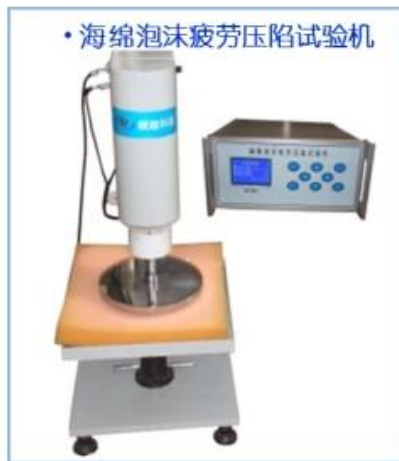

REACH  
SVHC

**RoHS** SGS

REACH  
SVHC

**RoHS** SGS

6

- Finehope
- Finehope
- Finehope ISO9001

•

*Tel: +86-592-6661766*  
*Email: feiyan@finehope.com*