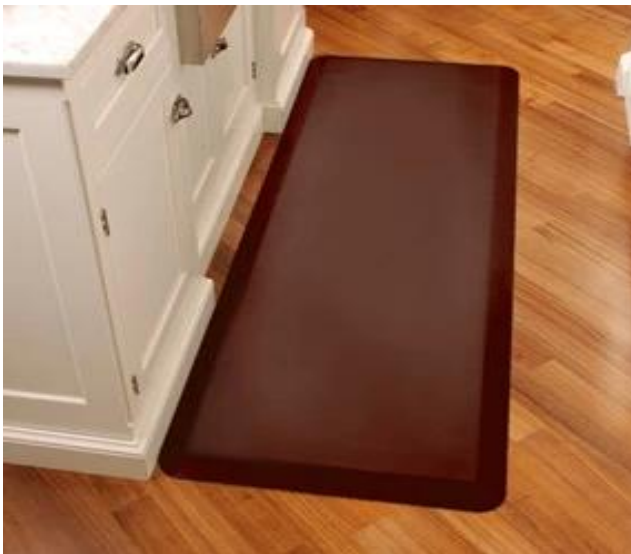

Products applications