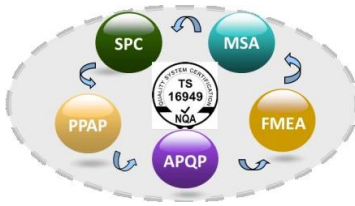

Finehope

REACH
SVHC **RoHS** SGS

Details of springback

Details of zipper

Side

REACH
SVHC  **RoHS** SGS

• PU Foaming Equipment
PU(聚氨酯)发泡设备

丰田生产方式TPS