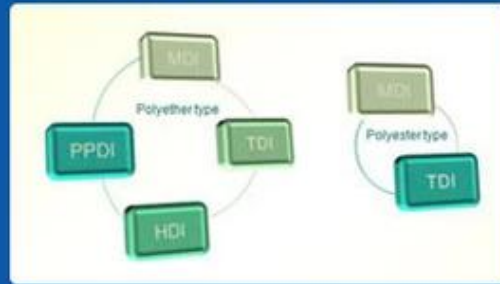

Finehope

REACH
SVHC **RoHS** ✓ SGS

Finehope

REACH SVHC **RoHS** SGS

Finehope

REACH
SVHC **RoHS** SGS

Finehope

REACH
SVHC **RoHS** SGS

Finehope

REACH SVHC **RoHS** ✓ SGS

Our company

Finehope 2002 100 32 41 7000 1000

Quality control

Quality Management

Material Research and Develop

I. Quality Management

- ◆ Through the continuous push, maintenance and periodic review for the quality management system of ISO9001, ISO/TS 16949, to ensure the system works sufficiently, appropriately and effectively.
- ◆ Five core tools of ISO/TS 16949 : APQP, FMEA, MSA, SPC and PPAP. The effective use of these five core tools can make our quality control and overall management level improved greatly, finally to meet the requirements of customer.

II. Material Research and Develop

- ◆ Under a professional PU material R&D team, the products that has been put into production include MDI, TDI, HDI and PPDI etc polyether and polyester system formula, which covering all PU systems formula.