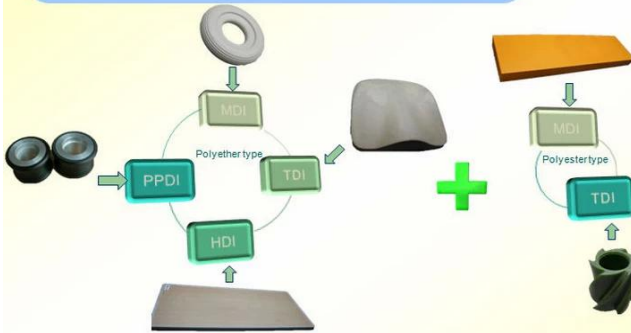

Finehope

REACH
SVHC **RoHS** ✓ SGS

Finehope

REACH SVHC **RoHS** SGS

Finehope

REACH
SVHC **RoHS** SGS

Finehope

REACH
SVHC **RoHS** SGS

Finehope

REACH SVHC **RoHS** ✓ SGS

Our company

Finehope 2002 100 32 41 7000 1000

Quality control

Quality Management

Material Research and Develop

I. Quality Management

- ◆ Through the continuous push, maintenance and periodic review for the quality management system of ISO9001, ISO/TS 16949, to ensure the system works sufficiently, appropriately and effectively.
- ◆ Five core tools of ISO/TS 16949 : APQP, FMEA, MSA, SPC and PPAP. The effective use of these five core tools can make our quality control and overall management level improved greatly, finally to meet the requirements of customer.

II. Material Research and Develop

- ◆ Under a professional PU material R&D team, the products that has been put into production include MDI, TDI, HDI and PPDI etc polyether and polyester system formula, which covering all PU systems formula.