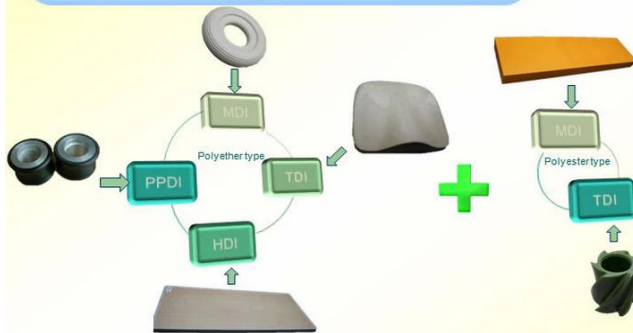

II. Material Research and Develop

- Under a professional PU material R&D team, the products that has been put into production include MDI, TDI, HDI and PPDI etc polyether and polyester system formula, which covering all PU systems formula.

Certifications