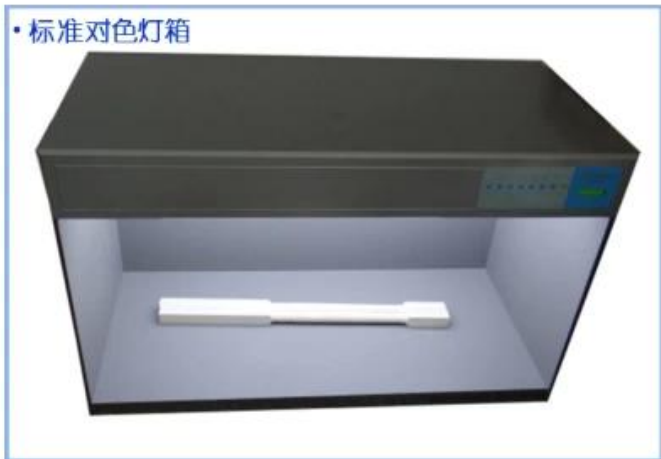

6. 00 000

- 00 00, 00 000 00 000 00 00 0 000 00 00000 Finehope.
- 00 0 00 000 000 Finehope 00 00 00 000 00 000 00 0000.
- Finehope 00 00000, 00000 00000 00 000 00, ISO9001 000 000000.