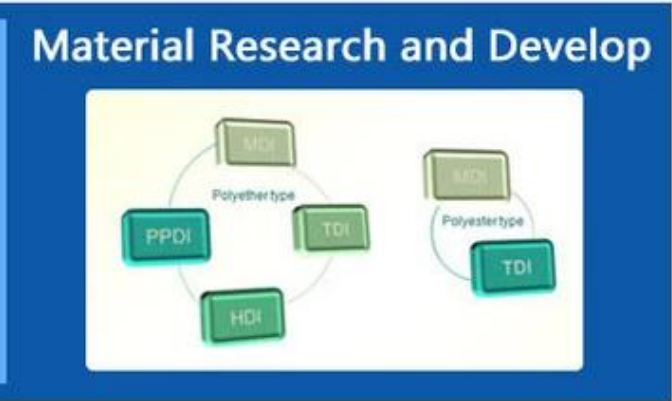

## Products applications

# Quality control

### I. Quality Management

- ◆ Through the continuous push, maintenance and periodic review for the quality management system of ISO9001, ISO/TS 16949, to ensure the system works sufficiently, appropriately and effectively.
- ◆ Five core tools of ISO/TS 16949 : APQP, FMEA, MSA, SPC and PPAP. The effective use of these five core tools can make our quality control and overall management level improved greatly, finally to meet the requirements of customer.

## II. Material Research and Develop

◆ Under a professional PU material R&D team, the products that has been put into production include MDI, TDI, HDI and PPDI etc polyether and polyester system formula, which covering all PU systems formula.