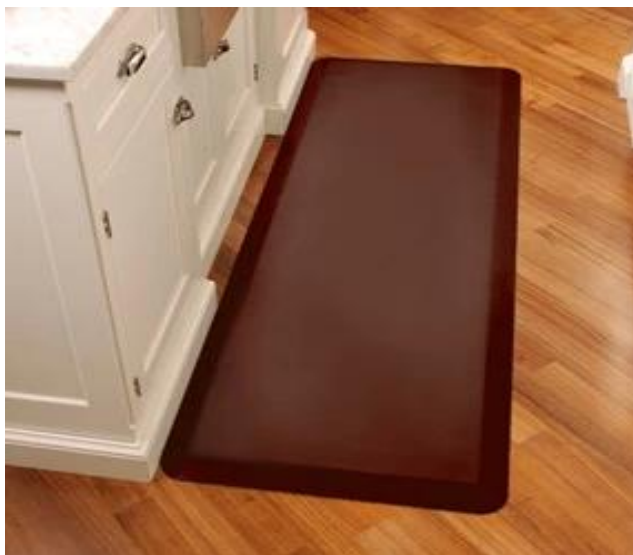

Products applications