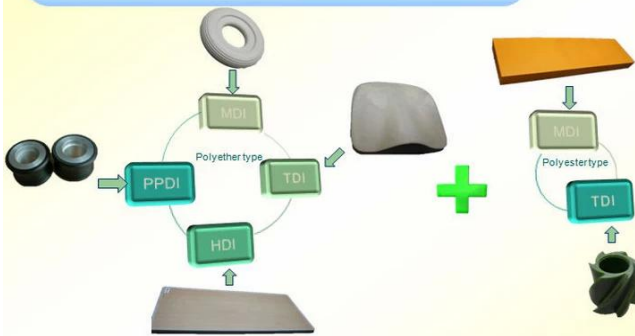

Quality Management

Material Research and Develop

I. Quality Management

- ◆ Through the continuous push, maintenance and periodic review for the quality management system of ISO9001, ISO/TS 16949, to ensure the system works sufficiently, appropriately and effectively.
- ◆ Five core tools of ISO/TS 16949 : APQP, FMEA, MSA, SPC and PPAP. The effective use of these five core tools can make our quality control and overall management level improved greatly, finally to meet the requirements of customer.

II. Material Research and Develop

- ◆ Under a professional PU material R&D team, the products that has been put into production include MDI, TDI, HDI and PPDI etc polyether and polyester system formula, which covering all PU systems formula.