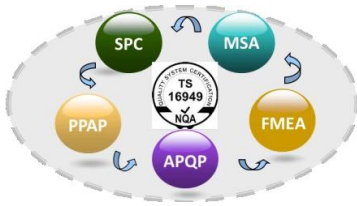

丰田生产方式TPS

目标: 高质量, 低成本, 短周期

JIT准时化 ☐ 节拍 ☐ 连续流 ☐ 拉动信息 ✓ 员工 ✓ 库存 ✓ 信息 ✓ 设备 ✓ 空间 * 7种浪费	☐ 团队合作 ☐ 人机工程 ☐ 生产安全 ☐ 环境安全 精益思想与文化	自働化 ☐ 防错 ☐ 内建质量 ☐ 工艺能力 ✓ 人机分离 ✓ 设备可靠性 ✓ 管理异常 ✓ 最大限度减少变数 ✓ 停线 ✓ 5个为什么

均衡生产
标准作业
持续改善

稳定 (5S/TPM/看板管理/目视化管理)

4

- PU
- •
- PU