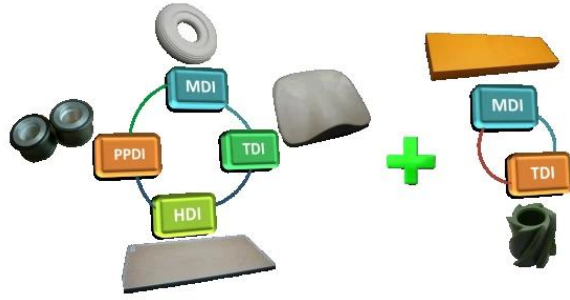

丰田生产方式TPS

目标: 高质量, 低成本, 短周期

JIT准时化 ☐ 节拍 ☐ 连续流 ☐ 拉动信息 ✓ 员工 ✓ 库存 ✓ 信息 ✓ 设备 ✓ 空间 * 7种浪费	☐ 团队合作 ☐ 人机工程 ☐ 生产安全 ☐ 环境安全 精益思想与文化	自働化 ☐ 防错 ☐ 内建质量 ☐ 工艺能力 ✓ 人机分离 ✓ 设备可靠性 ✓ 管理异常 ✓ 最大限度减少变数 ✓ 停线 ✓ 5个为什么

均衡生产
标准作业
持续改善

稳定 (5S/TPM/看板管理/目视化管理)