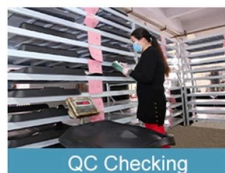

Painting

QC Checking