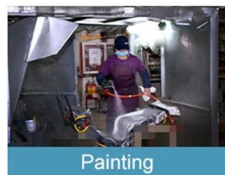

COMPANY PROFILE

ABOUT US

10000m²
Factory area

6000 tons
Annual output

32 sets
Large-scale equipment

130 million
Annual sales

Finehope has an annual output of 6,000 tons, has 32 large-scale equipment, and 12 independent research and development and manufacturing automatic assembly lines. Finehope's advantage is from the research and development of raw materials and formulas to the independent completion of mold design and manufacturing.

Cooperative customers include Fortune 500 companies such as Caterpillar and Honeywell. Finehope has obtained ISO9001, IATF16949 and FDA certificates.

Perfect production system