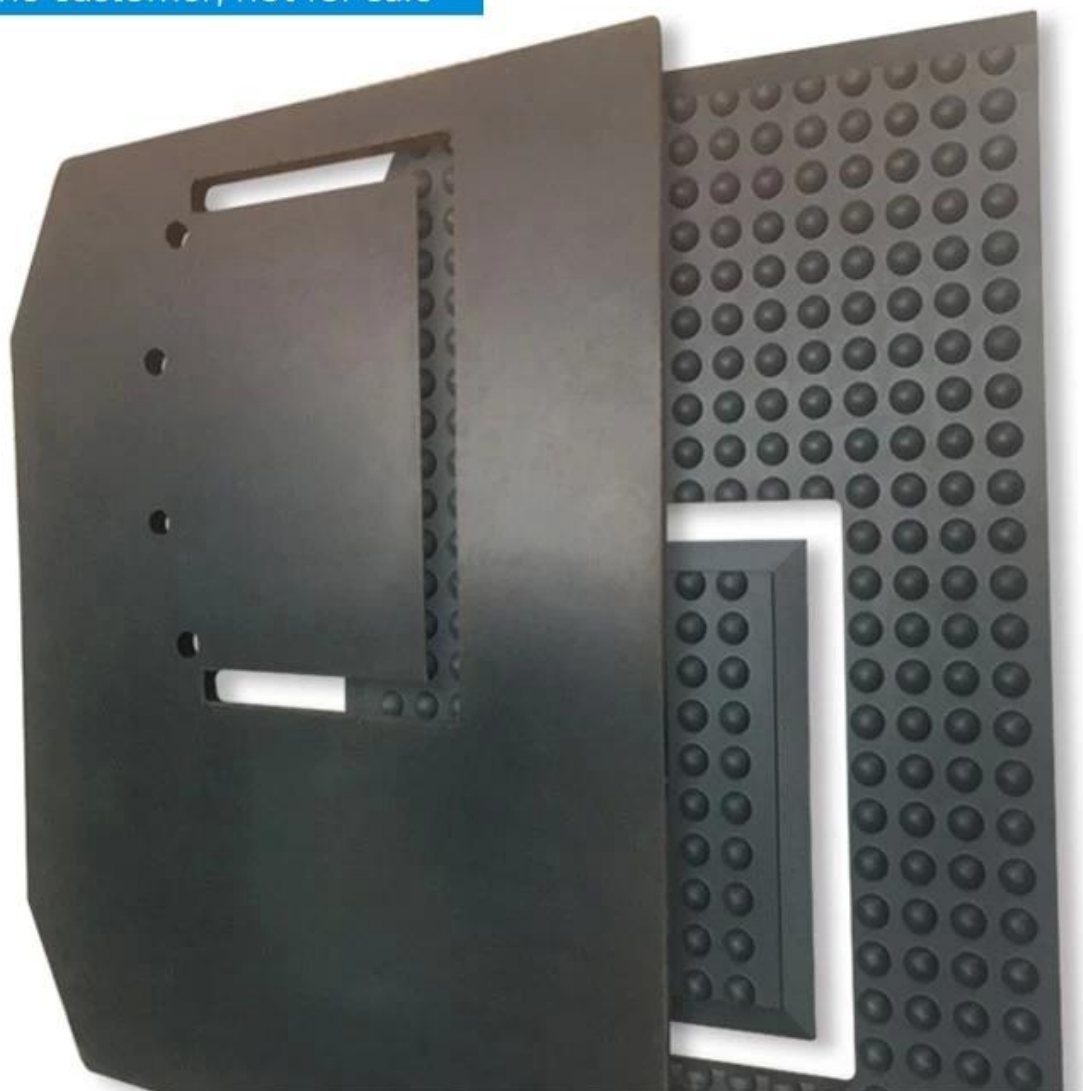

Finehope

This product is customized for the customer, not for sale