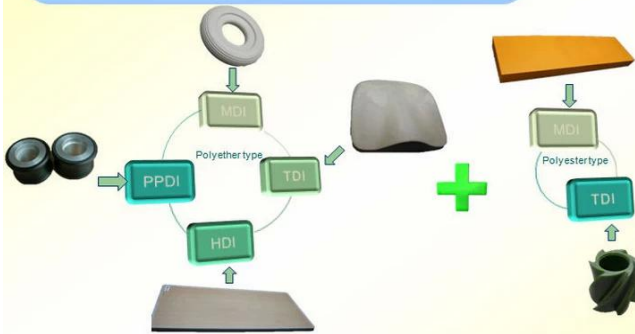

Quality Management

Material Research and Develop

I. Quality Management

- ◆ Through the continuous push, maintenance and periodic review for the quality management system of ISO9001, ISO/TS 16949, to ensure the system works sufficiently, appropriately and effectively.
- ◆ Five core tools of ISO/TS 16949 : APQP, FMEA, MSA, SPC and PPAP. The effective use of these five core tools can make our quality control and overall management level improved greatly, finally to meet the requirements of customer.

II. Material Research and Develop

- ◆ Under a professional PU material R&D team, the products that has been put into production include MDI, TDI, HDI and PPDI etc polyether and polyester system formula, which covering all PU systems formula.