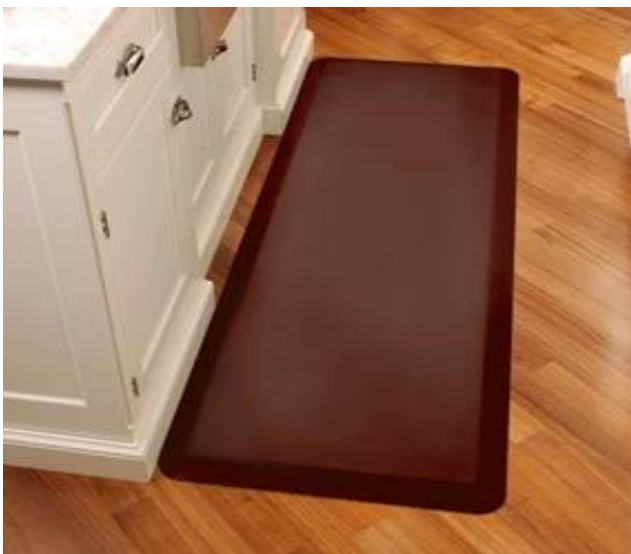

Products applications