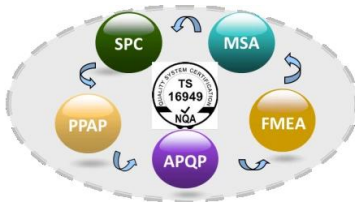

Finehope

Finehope

REACH
SVHC

RoHS SGS

Finehope

REACH SVHC **RoHS** ✓ SGS

Finehope

REACH
SVHC

SGS

Details of springback

Details of zipper

Side

REACH
SVHC  **RoHS** SGS

• PU Foaming Equipment
PU(聚氨酯)发泡设备

丰田生产方式TPS

目标: 高质量, 低成本, 短周期