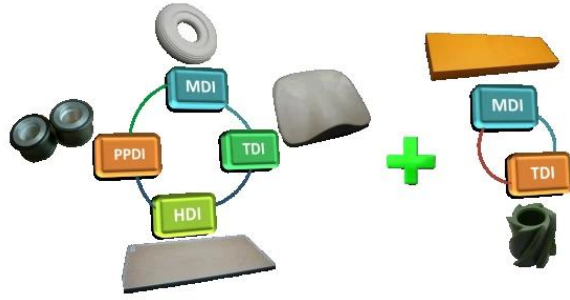

Finehope

Finehope

REACH
SVHC

RoHS SGS

Finehope

REACH SVHC **RoHS** ✓ SGS

Finehope

REACH
SVHC

SGS

Details of springback

Details of zipper

Side

REACH
SVHC  **RoHS** SGS

• PU Foaming Equipment
PU(聚氨酯)发泡设备

丰田生产方式TPS

目标: 高质量, 低成本, 短周期