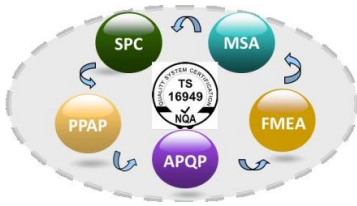

Finehope

Finehope

REACH
SVHC

RoHS SGS

Finehope

REACH
SVHC

SGS

Finehope

REACH
SVHC

SGS

Details of springback

Details of zipper

Side

REACH
SVHC  **RoHS** SGS

• PU Foaming Equipment
PU(聚氨酯)发泡设备

丰田生产方式TPS