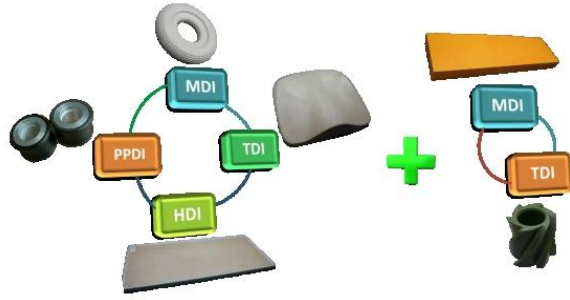

Finehope

Finehope

REACH
SVHC

RoHS SGS

Finehope

REACH
SVHC

SGS

Finehope

REACH
SVHC

SGS

Details of springback

Details of zipper

Side

REACH
SVHC  **RoHS** SGS

• PU Foaming Equipment
PU(聚氨酯)发泡设备

丰田生产方式TPS