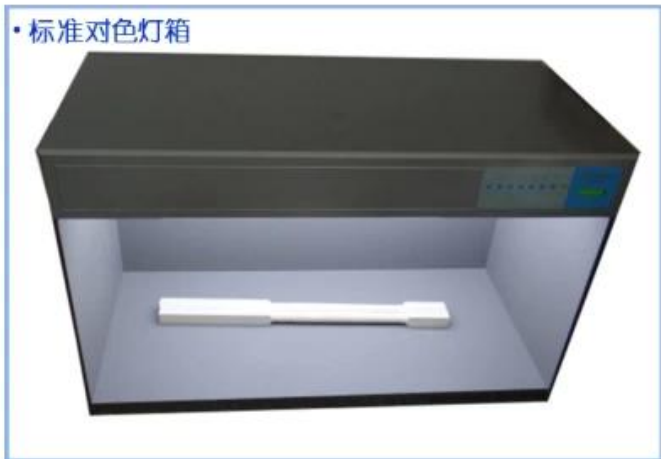

6

- Finehope
- Finehope
- Finehope ISO9001