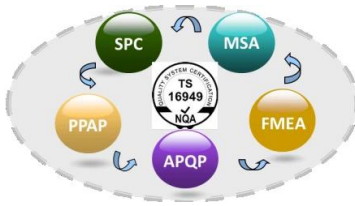

# Finehope

加工定制 · 聚氨酯产品

REACH  
SVHC

RoHS SGS

00, 00 00

1. 00

00000 00 00 00, pu 000 00 00 00, 000000 0000 00, 00 000000 00 0000

00 00 00 000:

1. 000, 000 0 00, 00 00, 000 00 000, 1 0 00 00 00.
2. 00 00 00, 00 00, 000000 00
3. 00, 00, 000 uv, 000 0000, 00 00;
4. 0 0 0 0 00 000 00 0000 00, 00 00 0 00 00;
5. 00 00 00 0000 00 00;
6. 00 00 0 00 0000 0 00, 0000 00 00 0, 0000 0 00, 00 0 0 00000 0 0 00;

2 00, 00 00

0000 00 0000 00 00 00 0000:

1. 000: 00, 0000 0, 000 00, 000 00 00, 000 00, 00, 00 00 0000, 000, 00 00, 000 00, 000, 00 00 00 00, 00 00 00 00 00 0;
2. 000 00: 00 00 00 00, 0 000, 000 00 00, 00, 00, 000 00, 0000 00 etc[];
3. 00 00: 1 0 00 000 0, 00 000 00 0000, 00 00, 000 000;