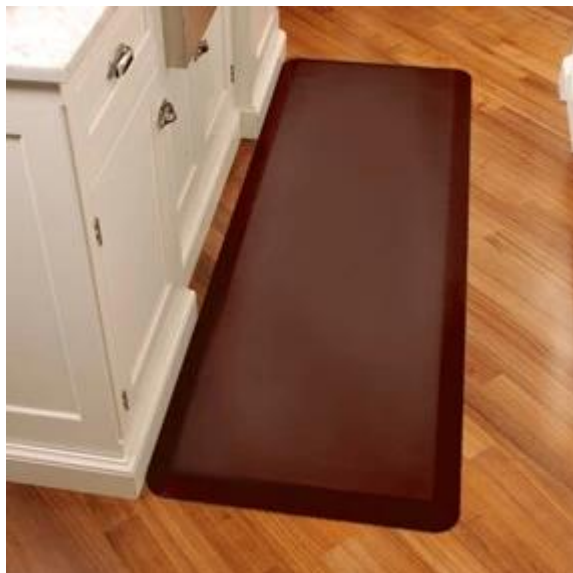

Products applications