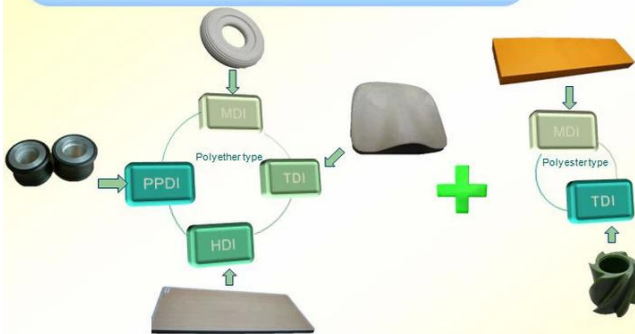

Quality control

Quality Management

Material Research and Develop

I. Quality Management

- ◆ Through the continuous push, maintenance and periodic review for the quality management system of ISO9001, ISO/TS 16949, to ensure the system works sufficiently, appropriately and effectively.
- ◆ Five core tools of ISO/TS 16949 : APQP, FMEA, MSA, SPC and PPAP. The effective use of these five core tools can make our quality control and overall management level improved greatly, finally to meet the requirements of customer.

II. Material Research and Develop

- ◆ Under a professional PU material R&D team, the products that has been put into production include MDI, TDI, HDI and PPDI etc polyether and polyester system formula, which covering all PU systems formula.