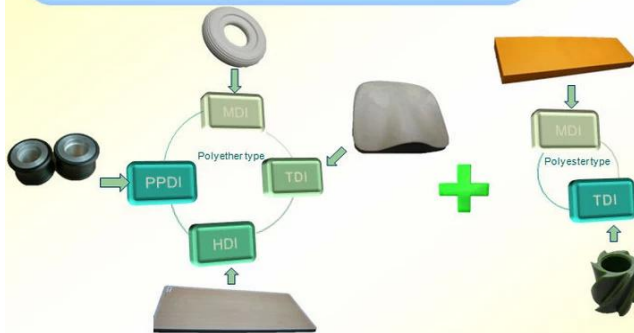

Our company

Finehope 2002 年 10 月 10 日 注册， 32.The 公司 拥有 7000 多 名 员工 和 41 个 分公司， 总 面积 达 1,000m² 的 办公室。

Quality control

Quality Management

Material Research and Develop

I. Quality Management

- ◆ Through the continuous push, maintenance and periodic review for the quality management system of ISO9001, ISO/TS 16949, to ensure the system works sufficiently, appropriately and effectively.
- ◆ Five core tools of ISO/TS 16949 : APQP, FMEA, MSA, SPC and PPAP. The effective use of these five core tools can make our quality control and overall management level improved greatly, finally to meet the requirements of customer.

II. Material Research and Develop

- ◆ Under a professional PU material R&D team, the products that has been put into production include MDI, TDI, HDI and PPDI etc polyether and polyester system formula, which covering all PU systems formula.