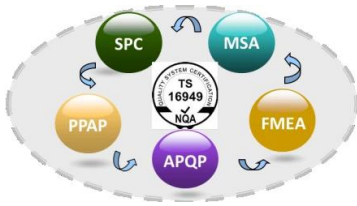

 **RoHS** SGS

Finehope

加工定制 · 聚氨酯产品

REACH
SVHC

 **RoHS** SGS

Finehope

加工定制 · 聚氨酯产品

REACH
SVHC

RoHS SGS

00, 00 00

1. 00

00000 00 00 00, pu 000 00 00 00, 000000 0000 00, 00 000000 00 0000

00 00 00 000:

1. 000, 000 0 00, 00 00, 000 00 000, 1 0 00 00 00.
2. 00 00 00, 00 00, 000000 00
3. 00, 00, 000 uv, 000 0000, 00 00;
4. 0 0 0 0 00 000 00 0000 00, 00 00 0 00 00;
5. 00 00 00 0000 00 00;
6. 00 00 0 00 0000 0 00, 0000 00 00 0, 0000 0 00, 00 0 0 00000 0 0 00;

2 00, 00 00

0000 00 0000 00 00 00 0000:

1. 000: 00, 0000 0, 000 00, 000 00 00, 0000 00, 00, 00 00 00000, 0000, 00 00, 0000 00, 0000, 00 00 00 00, 00 00 00 00 00 00;
2. 0000 00: 00 00 00 00, 0 0000, 0000 00 00, 00, 00, 0000 00, 0000 00 etc[];
3. 00 00: 1 0 00 0000 0, 00 0000 00 00000, 00 00, 0000 0000;