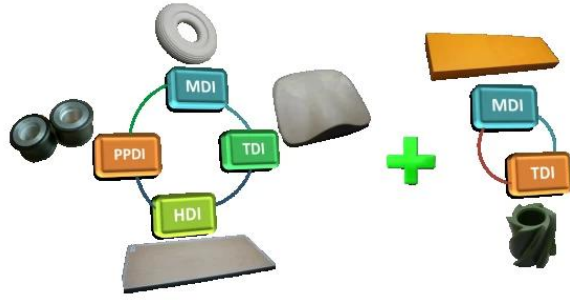

 **RoHS** SGS

Finehope

加工定制 · 聚氨酯产品

REACH
SVHC

 **RoHS** SGS

Finehope

加工定制 · 聚氨酯产品

REACH
SVHC

RoHS SGS

00, 00 00

1. 00

00000 00 00 00, pu 000 00 00 00, 000000 0000 00, 00 000000 00 0000

00 00 00 000:

1. 000, 000 0 00, 00 00, 000 00 000, 1 0 00 00 00.
2. 00 00 00, 00 00, 000000 00
3. 00, 00, 000 uv, 000 0000, 00 00;
4. 0 0 0 0 00 000 00 0000 00, 00 00 0 00 00;
5. 00 00 00 0000 00 00;
6. 00 00 0 00 0000 0 00, 0000 00 00 0, 0000 0 00, 00 0 0 00000 0 0 00;

2 00, 00 00

0000 00 0000 00 00 00 0000:

1. 000: 00, 0000 0, 000 00, 000 00 00, 0000 00, 00, 00 00 00000, 0000, 00 00, 0000 00, 0000, 00 00 00 00, 00 00 00 00 00 00;
2. 0000 00: 00 00 00 00, 0 0000, 0000 00 00, 00, 00, 0000 00, 0000 00 etc[];
3. 00 00: 1 0 00 0000 0, 00 0000 00 00000, 00 00, 0000 0000;