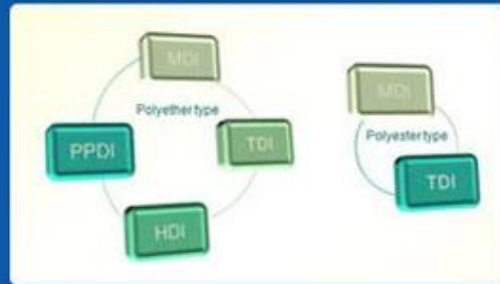

Quality control

Quality Management

Material Research and Develop

I. Quality Management

- ◆ Through the continuous push, maintenance and periodic review for the quality management system of ISO9001, ISO/TS 16949, to ensure the system works sufficiently, appropriately and effectively.
- ◆ Five core tools of ISO/TS 16949 : APQP, FMEA, MSA, SPC and PPAP. The effective use of these five core tools can make our quality control and overall management level improved greatly, finally to meet the requirements of customer.

II. Material Research and Develop

- ◆ Under a professional PU material R&D team, the products that has been put into production include MDI, TDI, HDI and PPDI etc polyether and polyester system formula, which covering all PU systems formula.