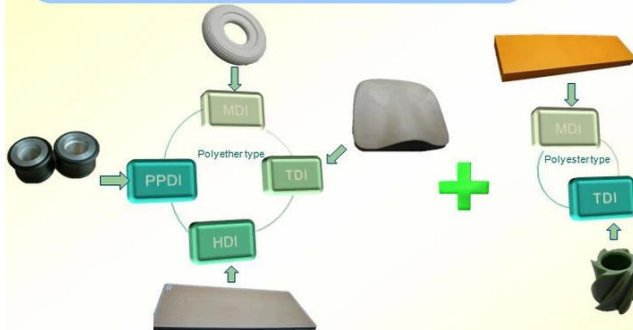

Quality control

Quality Management

Material Research and Develop

I. Quality Management

- ◆ Through the continuous push, maintenance and periodic review for the quality management system of ISO9001, ISO/TS 16949, to ensure the system works sufficiently, appropriately and effectively.
- ◆ Five core tools of ISO/TS 16949 : APQP, FMEA, MSA, SPC and PPAP. The effective use of these five core tools can make our quality control and overall management level improved greatly, finally to meet the requirements of customer.

II. Material Research and Develop

- ◆ Under a professional PU material R&D team, the products that has been put into production include MDI, TDI, HDI and PPDI etc polyether and polyester system formula, which covering all PU systems formula.