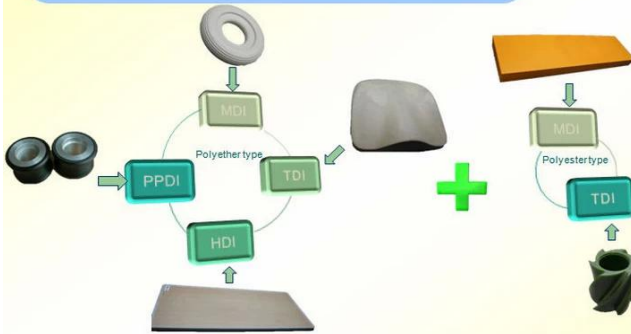

1	Material	(PU) High quality PU material, soft and comfortable.
(2)	MOQ	1000 pieces
3	Color	Dark brown, light brown, grey, etc.
4	Size	60cm x 90cm, 80cm x 120cm, etc.
5	Material	PU material
6	Weight	1.2kg
7	Thickness	2cm
8	Surface	Quilted pattern
9	Edges	Reinforced edges
10	Usage	Kitchen, living room, bedroom, etc.
11	Warranty	1 year warranty

- ◆ Through the continuous push, maintenance and periodic review for the quality management system of ISO9001, ISO/TS 16949, to ensure the system works sufficiently, appropriately and effectively.
- ◆ Five core tools of ISO/TS 16949 : APQP, FMEA, MSA, SPC and PPAP. The effective use of these five core tools can make our quality control and overall management level improved greatly, finally to meet the requirements of customer.

II. Material Research and Develop

- ◆ Under a professional PU material R&D team, the products that has been put into production include MDI, TDI, HDI and PPDI etc polyether and polyester system formula, which covering all PU systems formula.