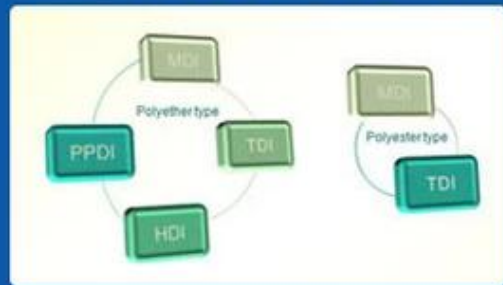

Material Research and Develop