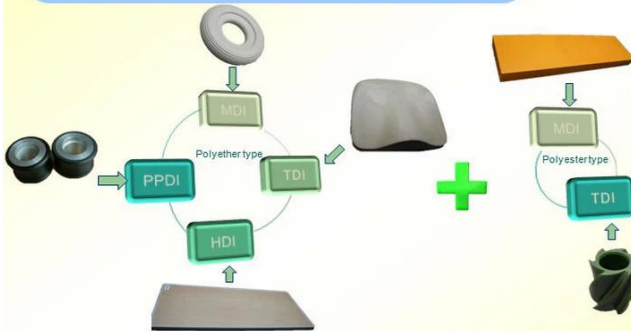

Quality Management

Material Research and Develop

I. Quality Management

- ◆ Through the continuous push, maintenance and periodic review for the quality management system of ISO9001, ISO/TS 16949, to ensure the system works sufficiently, appropriately and effectively.
- ◆ Five core tools of ISO/TS 16949 : APQP, FMEA, MSA, SPC and PPAP. The effective use of these five core tools can make our quality control and overall management level improved greatly, finally to meet the requirements of customer.

II. Material Research and Develop

- ◆ Under a professional PU material R&D team, the products that has been put into production include MDI, TDI, HDI and PPDI etc polyether and polyester system formula, which covering all PU systems formula.