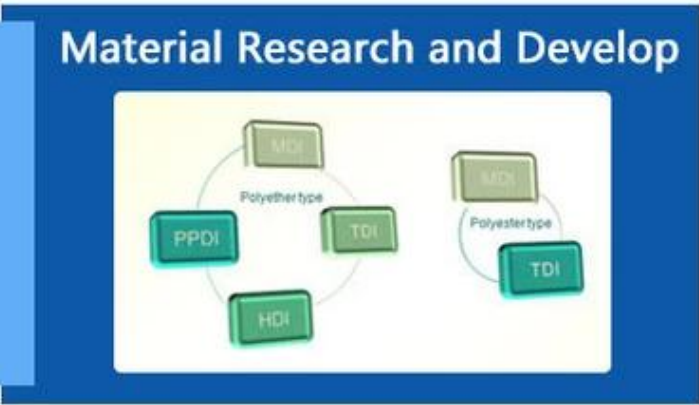

Products applications

Products applications

Our company

Finehope 2002 年 在 中 国 成 立 了 一 家 有 限 公 司 ， 32.The 公 司 的 总 面 积 为 7000 平 方 米 ， 总 投 资 额 为 4100 万 元 人 民 币 ， 公 司 的 总 面 积 为 1,000m2 的 办 公 楼 。

Quality control

I. Quality Management

- ◆ Through the continuous push, maintenance and periodic review for the quality management system of ISO9001, ISO/TS 16949, to ensure the system works sufficiently, appropriately and effectively.
- ◆ Five core tools of ISO/TS 16949 : APQP, FMEA, MSA, SPC and PPAP. The effective use of these five core tools can make our quality control and overall management level improved greatly, finally to meet the requirements of customer.

II. Material Research and Develop

◆ Under a professional PU material R&D team, the products that has been put into production include MDI, TDI, HDI and PPDI etc polyether and polyester system formula, which covering all PU systems formula.