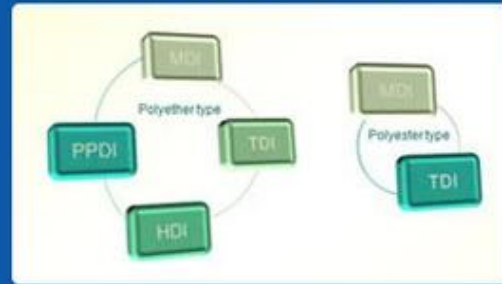

I. Quality Management

- ◆ Through the continuous push, maintenance and periodic review for the quality management system of ISO9001, ISO/TS 16949, to ensure the system works sufficiently, appropriately and effectively.
- ◆ Five core tools of ISO/TS 16949 : APQP, FMEA, MSA, SPC and PPAP. The effective use of these five core tools can make our quality control and overall management level improved greatly, finally to meet the requirements of customer.

II. Material Research and Develop

- ◆ Under a professional PU material R&D team, the products that has been put into production include MDI, TDI, HDI and PPDI etc polyether and polyester system formula, which covering all PU systems formula.