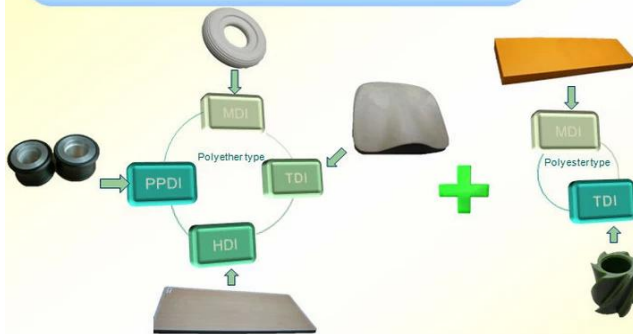

I. Quality Management

- ◆ Through the continuous push, maintenance and periodic review for the quality management system of ISO9001, ISO/TS 16949, to ensure the system works sufficiently, appropriately and effectively.
- ◆ Five core tools of ISO/TS 16949 : APQP, FMEA, MSA, SPC and PPAP. The effective use of these five core tools can make our quality control and overall management level improved greatly, finally to meet the requirements of customer.

II. Material Research and Develop

- ◆ Under a professional PU material R&D team, the products that has been put into production include MDI, TDI, HDI and PPDI etc polyether and polyester system formula, which covering all PU systems formula.