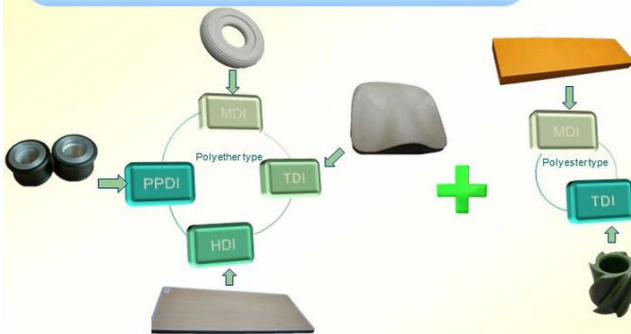

II. Material Research and Develop

- Under a professional PU material R&D team, the products that has been put into production include MDI, TDI, HDI and PPDI etc polyether and polyester system formula, which covering all PU systems formula.

Certifications