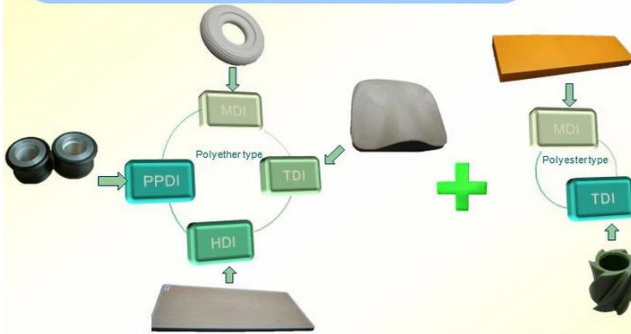

II. Material Research and Develop

- Under a professional PU material R&D team, the products that has been put into production include MDI, TDI, HDI and PPDI etc polyether and polyester system formula, which covering all PU systems formula.

Certifications