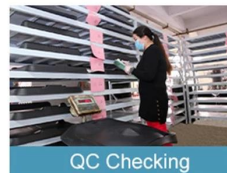

Painting

QC Checking